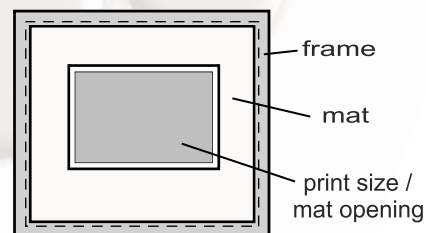

Klaus Rossler Photography - Fine Art Prints

Prices

Original Prints - Limited Edition - Signed

prices are subject to change

rectangular									please visit my website to view frame samples
	print only		matted		matted & framed				
	print size		mat size		Frosted Silver		Antique Heritage Pewter		
	print size		mat size		total size		total size		
A	16" x 21"	260,-	30" x 34"	320,-	31" x 35"	480,-	32" x 36"	550,-	
B	11" x 15"	200,-	22" x 25"	260,-	23" x 26"	390,-	24" x 27"	440,-	
C	8" x 12"	160,-	16" x 20"	220,-	17" x 21"	330,-	18" x 22"	370,-	
square									
D	16" x 16"	240,-	29" x 31"	300,-	30" x 32"	460,-	31" x 33"	520,-	
E	12" x 12"	180,-	22" x 23"	240,-	23" x 24"	370,-	24" x 25"	420,-	
panorama									
F	13" x 29"	300,-	25" x 40"	360,-	26" x 41"	520,-	27" x 42"	590,-	
G	9" x 21"	240,-	18" x 29"	300,-	19" x 30"	420,-	20" x 31"	480,-	
H	Frame Cards - folded, stands up for display - 5" x 7" - fits standard frames - textured water colour paper, includes envelope			8,-					